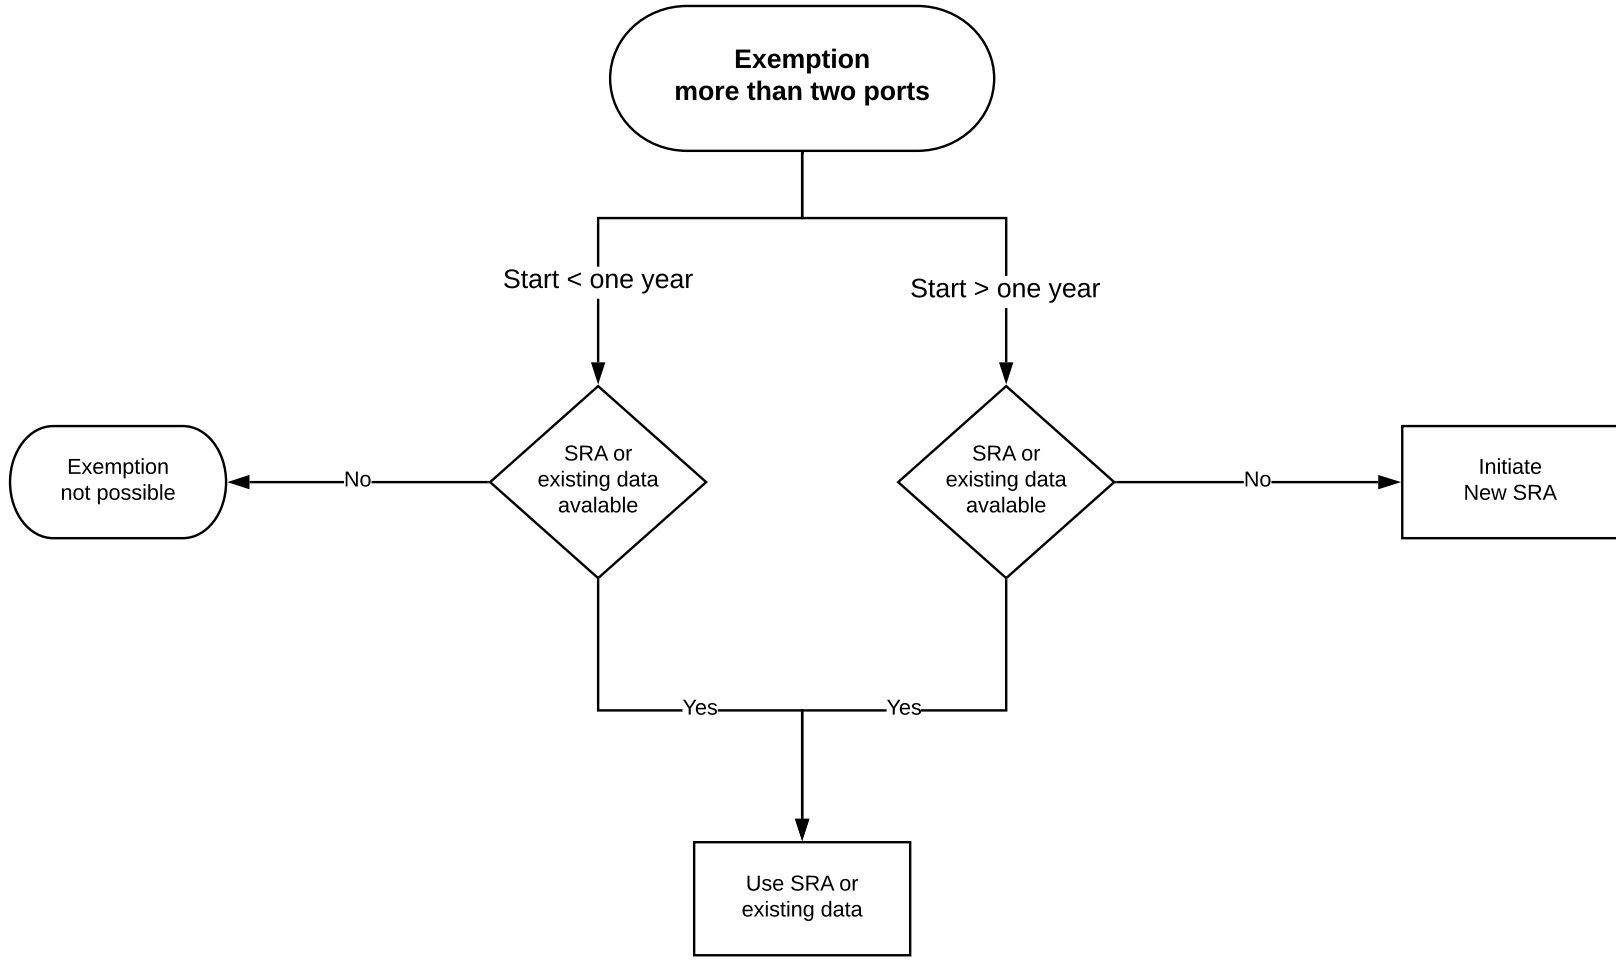

SRA Exemption
Litehauz ApS
15.10.19

Legend

- Start/End Symbol
- Decision Symbol
- Action or Process Symbol

SRA Exemption
Litehauz ApS
15.10.19

Legend

- Start/End Symbol (Oval)
- Decision Symbol (Diamond)
- Action or Process Symbol (Rectangle)

SRA Exemption
Litehauz ApS
15.10.19

Legend

- Start/End Symbol
- Decision Symbol
- Action or Process Symbol